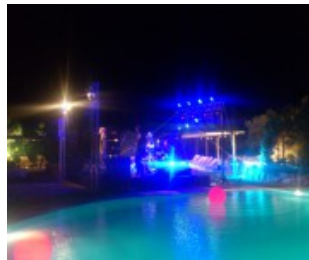

&vent luci suoni idee

Assemblers